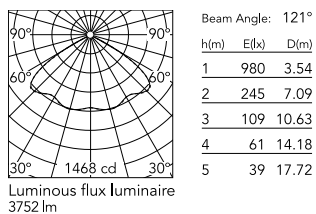

Physical

Colour	Anthracite
Orientation	Fixed
Net weight (kg)	13.09
Package height (mm)	605
Package width (mm)	175
Package length (mm)	150
Package volume (m3)	0.02
IP internal	65

Download

[Mounting instructions](#)  ZIP

Photometric Files

[LDT / IES](#)  ZIP

Technical Drawings

[2D](#)  ZIP

[3D](#)  ZIP

Schematic light drawing

Photometric

Beam angle C0-180 (°) 120