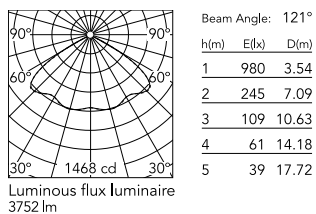

Physical

Colour	Grey
Orientation	Fixed
Net weight (kg)	13.08
Package height (mm)	605
Package width (mm)	175
Package length (mm)	150
Package volume (m3)	0.02
IP internal	65

Download

[Mounting instructions](#)  ZIP

Photometric Files

[LDT / IES](#)  ZIP

Technical Drawings

[2D](#)  ZIP

[3D](#)  ZIP

Schematic light drawing

Photometric

Beam angle C0-180 (°) 120