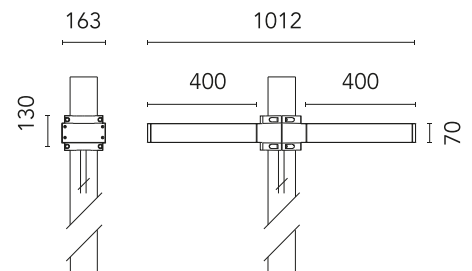

FLOS

FA53908433-310 Anthracite

Dooku 400 Double Top Pole Ø76 mm Symmetric Optic Dimmable 1-10V

Designed by FLOS Outdoor

LED source included. Integrated power supply 220-240V ON/OFF and dimmable 1-10V or DALI. Fixing bracket included. Equipped with a 400mm protruding neoprene cable section and IP68 connectors. Double socket for 76mm diameter post. The post must be ordered separately. Smart-City version available upon request.

Are you a professional and your project needs consulting and support?

[BOOK AN APPOINTMENT](#)

Main specifications

| | |
|-------------------|---------------|
| EAN | 8054793803937 |
| Mounting | Pole Top |
| Power (W) | 67 |
| Source flux (lm) | 18252 |
| Lumen Output (lm) | 15010 |

Physical

| | |
|---------------------|------------|
| Colour | Anthracite |
| Orientation | Fixed |
| Net weight (kg) | 13.08 |
| Package height (mm) | 605 |
| Package width (mm) | 175 |
| Package length (mm) | 150 |
| Package volume (m3) | 0.02 |
| IP internal | 65 |

Photometric

Beam angle C0-180 (°) 120

Beam angle C90-270 (°) 120

Extreme cut off No

Electrical

Power supply type Dimmable 0-10V

Emergency No

Notes