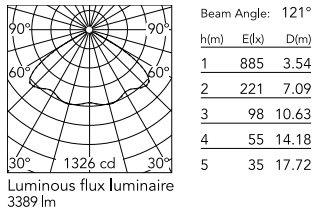

Physical

| | |
|---------------------|------------|
| Colour | Anthracite |
| Orientation | Fixed |
| Net weight (kg) | 13.08 |
| Package height (mm) | 605 |
| Package width (mm) | 175 |
| Package length (mm) | 150 |
| Package volume (m3) | 0.02 |
| IP internal | 65 |

Download

[Mounting instructions](#)  ZIP

Photometric Files

[LDT / IES](#)  ZIP

Technical Drawings

[2D](#)  ZIP

[3D](#)  ZIP

Schematic light drawing

Photometric

Beam angle C0-180 (°) 120

Beam angle C90-270 (°) 120

Extreme cut off No

Electrical

Power supply type Dimmable 0-10V

Emergency No

Notes