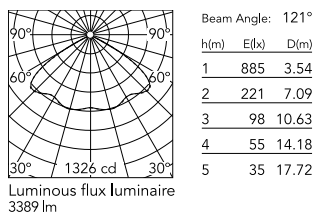

Physical

Colour	Grey
Orientation	Fixed
Net weight (kg)	13.08
Package height (mm)	605
Package width (mm)	175
Package length (mm)	150
Package volume (m3)	0.02
IP internal	65

Download

[Mounting instructions](#)  ZIP

Photometric Files

[LDT / IES](#)  ZIP

Technical Drawings

[2D](#)  ZIP

[3D](#)  ZIP

Schematic light drawing

Photometric

Beam angle C0-180 (°) 120