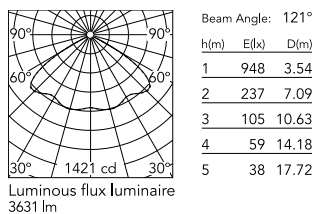

Schematic light drawing

Photometric

Beam angle C0-180 (°) 120

Beam angle C90-270 (°) 120

Extreme cut off No

Electrical

Power supply type Dimmable 0-10V

Emergency No

Notes

Please check with your referent person in our Front Office if a code modification is needed to meet the required certification compliance