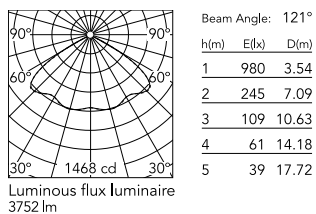

Physical

Colour	Anthracite
Orientation	Fixed
Net weight (kg)	13.08
Package height (mm)	605
Package width (mm)	175
Package length (mm)	150
Package volume (m3)	0.02
IP internal	65

Download

[Mounting instructions](#)  ZIP

Photometric Files

[LDT / IES](#)  ZIP

Technical Drawings

[2D](#)  ZIP

[3D](#)  ZIP

Schematic light drawing

Photometric

Beam angle C0-180 (°) 120