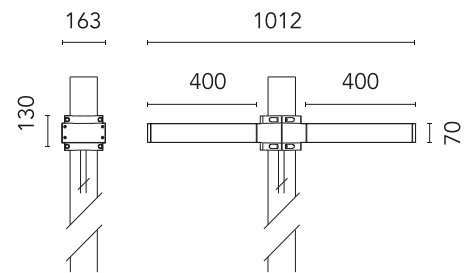

FLOS

FA53904706-310 Grey

Dooku 400 Double Top Pole Ø76 mm Symmetric Optic Dimmable 1-10V

Designed by FLOS Outdoor

LED source included. Integrated power supply 220-240V ON/OFF and dimmable 1-10V or DALI. Fixing bracket included. Equipped with a 400mm protruding neoprene cable section and IP68 connectors. Double socket for 76mm diameter post. The post must be ordered separately. Smart-City version available upon request.

Are you a professional and your project needs consulting and support?

[BOOK AN APPOINTMENT](#)

Main specifications

EAN	8054793802558
Mounting	Pole Top
Power (W)	67
Source flux (lm)	18252
Lumen Output (lm)	15010

Physical

Colour	Grey
Orientation	Fixed
Net weight (kg)	13.08
Package height (mm)	605
Package width (mm)	175
Package length (mm)	150
Package volume (m3)	0.02
IP internal	65

Download

[Mounting instructions](#)  ZIP

Photometric Files

[LDT / IES](#)  ZIP

Technical Drawings

[2D](#)  ZIP

[3D](#)  ZIP

Schematic light drawing

Photometric

Beam angle C0-180 (°) 120