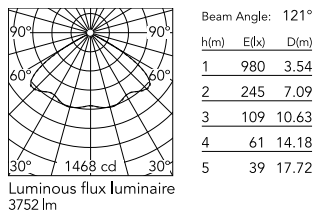

Physical

Colour	Grey
Orientation	Fixed
Net weight (kg)	13.08
Package height (mm)	605
Package width (mm)	175
Package length (mm)	150
Package volume (m3)	0.02
IP internal	65

Download

[Mounting instructions](#)  ZIP

Photometric Files

[LDT / IES](#)  ZIP

Technical Drawings

[2D](#)  ZIP

[3D](#)  ZIP

Schematic light drawing

Photometric

Beam angle C0-180 (°) 120