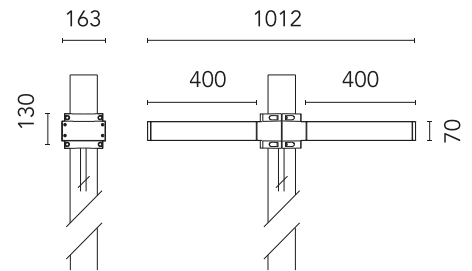

Main specifications

EAN	8054793682693
Mounting	Pole Top
Light source type	LED
Light sources included	Yes
LED type	Power LED
Number of lamps	2
Power (W)	34
System power (W)	2X39
Source flux (lm)	8244
Lumen Output (lm)	6204

Physical

Colour	Grey
Orientation	Fixed
Net weight (kg)	13.8
Package height (mm)	655
Package width (mm)	395
Package length (mm)	190
Package volume (m3)	0.05
IP internal	65

Download

[Mounting instructions](#) ZIP

Photometric Files

[LDT / IES](#) ZIP

Technical Drawings

[2D](#) ZIP

[3D](#) ZIP