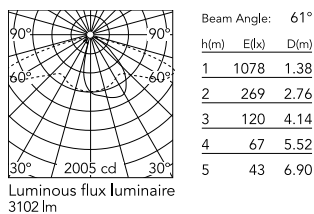

Physical

Colour	Grey
Orientation	Fixed
Net weight (kg)	13.8
Package height (mm)	655
Package width (mm)	395
Package length (mm)	190
Package volume (m3)	0.05
IP internal	65

Download

[Mounting instructions](#)  ZIP

Photometric Files

[LDT / IES](#)  ZIP

Technical Drawings

[2D](#)  ZIP

[3D](#)  ZIP

Schematic light drawing

Photometric

Lighting type	Direct
Light distribution	Asymmetric
CCT (K)	2700
CRI>	80
Extreme cut off	No