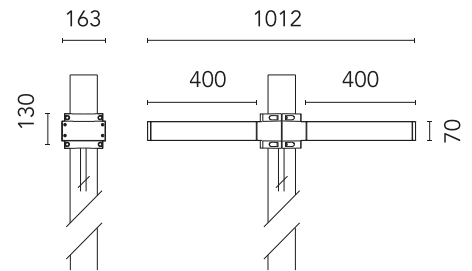

Main specifications

EAN	8054793681610
Mounting	Pole Top
Light source type	LED
Light sources included	Yes
LED type	Power LED
Number of lamps	2
Power (W)	34
System power (W)	2X39
Source flux (lm)	8832
Lumen Output (lm)	6646

Physical

Colour	Grey
Orientation	Fixed
Net weight (kg)	13.8
Package height (mm)	655
Package width (mm)	395
Package length (mm)	190
Package volume (m3)	0.05
IP internal	65

Download

[Mounting instructions](#) ZIP

Photometric Files

[LDT / IES](#) ZIP

Technical Drawings

[2D](#) ZIP

[3D](#) ZIP