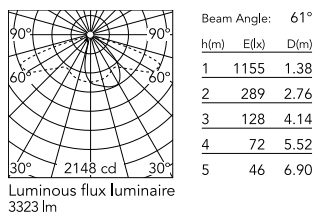

Physical

Colour	Grey
Orientation	Fixed
Net weight (kg)	13.8
Package height (mm)	655
Package width (mm)	395
Package length (mm)	190
Package volume (m3)	0.05
IP internal	65

Download

[Mounting instructions](#)  ZIP

Photometric Files

[LDT / IES](#)  ZIP

Technical Drawings

[2D](#)  ZIP

[3D](#)  ZIP

Schematic light drawing

Photometric

Lighting type	Direct
Light distribution	Asymmetric
CCT (K)	3000
CRI>	80
Extreme cut off	No