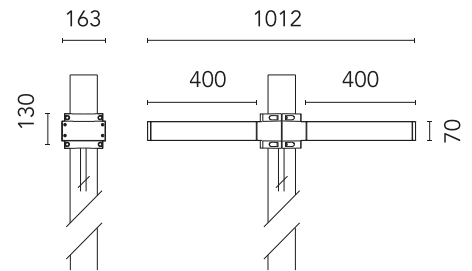

Main specifications

EAN	8054793681580
Mounting	Pole Top
Light source type	LED
Light sources included	Yes
LED type	Power LED
Number of lamps	2
Power (W)	34
System power (W)	2X39
Source flux (lm)	9126
Lumen Output (lm)	6868

Physical

Colour	Grey
Orientation	Fixed
Net weight (kg)	13.8
Package height (mm)	655
Package width (mm)	395
Package length (mm)	190
Package volume (m3)	0.05
IP internal	65

Download

[Mounting instructions](#) ZIP

Photometric Files

[LDT / IES](#) ZIP

Technical Drawings

[2D](#) ZIP

[3D](#) ZIP