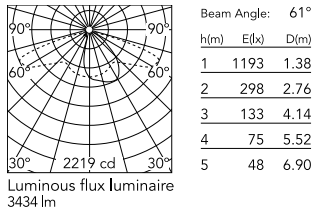

Physical

Colour	Grey
Orientation	Fixed
Net weight (kg)	13.8
Package height (mm)	655
Package width (mm)	395
Package length (mm)	190
Package volume (m3)	0.05
IP internal	65

Download

[Mounting instructions](#)  ZIP

Photometric Files

[LDT / IES](#)  ZIP

Technical Drawings

[2D](#)  ZIP

[3D](#)  ZIP

Schematic light drawing

Photometric

Lighting type	Direct
Light distribution	Asymmetric
CCT (K)	4000
CRI>	80
Extreme cut off	No