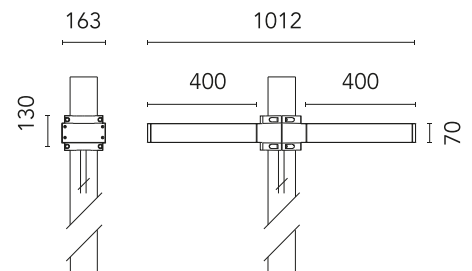

FLOS

FA53905133-300 Anthracite

Dooku 400 Double Top Pole Ø76 mm Street Optic Dimmable Dali

Designed by FLOS Outdoor

LED source included. Integrated power supply 220-240V ON/OFF and dimmable 1-10V or DALI. Fixing bracket included. Equipped with a 400mm protruding neoprene cable section and IP68 connectors. Double socket for 76mm diameter post. The post must be ordered separately. Smart-City version available upon request.

Are you a professional and your project needs consulting and support?

[BOOK AN APPOINTMENT](#)

Main specifications

EAN	8054793802961
Mounting	Pole Top
Power (W)	67
Source flux (lm)	18252
Lumen Output (lm)	15010

Physical

Colour	Anthracite
Orientation	Fixed
Net weight (kg)	13.09
Package height (mm)	605
Package width (mm)	175
Package length (mm)	150
Package volume (m3)	0.02
IP internal	65

Download

[Mounting instructions](#)  ZIP

Photometric Files

[LDT / IES](#)  ZIP

Technical Drawings

[2D](#)  ZIP

[3D](#)  ZIP

Schematic light drawing

Beam Angle: 61°

h(m)	E(lx)	D(m)
1	1155	1.38
2	289	2.76
3	128	4.14
4	72	5.52
5	46	6.90