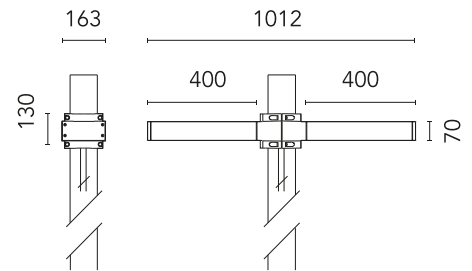

## Dooku 400 Double Top Pole Ø76 mm Street Optic Dimmable 1-10V

Designed by FLOS Outdoor

LED source included. Integrated power supply 220-240V ON/OFF and dimmable 1-10V or DALI. Fixing bracket included. Equipped with a 400mm protruding neoprene cable section and IP68 connectors. Double socket for 76mm diameter post. The post must be ordered separately. Smart-City version available upon request.

### Main specifications

EAN	8054793804095
Mounting	Pole Top
Power (W)	67
Source flux (lm)	18252
Lumen Output (lm)	15010

### Physical

Colour	Anthracite
Orientation	Fixed
Net weight (kg)	13.08
Package height (mm)	605
Package width (mm)	175
Package length (mm)	150
Package volume (m <sup>3</sup> )	0.02
IP internal	65

## Schematic light drawing

Beam Angle: 61°

h(m)	E(lx)	D(m)
1	1078	1.38
2	269	2.76
3	120	4.14
4	67	5.52
5	43	6.90