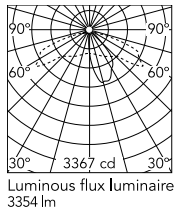

Physical

Colour	Anthracite
Orientation	Fixed
Net weight (kg)	13.8
Package height (mm)	655
Package width (mm)	395
Package length (mm)	190
Package volume (m3)	0.05
IP internal	65

Download

[Mounting instructions](#)  ZIP

Photometric Files

[LDT / IES](#)  ZIP

Technical Drawings

[2D](#)  ZIP

[3D](#)  ZIP

Schematic light drawing

Photometric

Lighting type	Direct
Light distribution	Asymmetric
CCT (K)	3000
CRI>	80
Extreme cut off	No