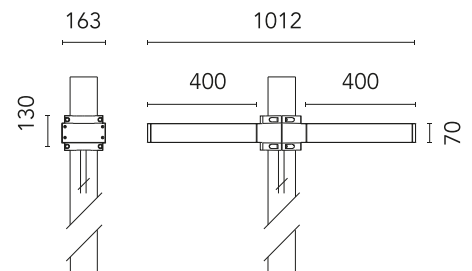

FLOS

FA53908833-300 Anthracite

Dooku 400 Double Top Pole Ø76 mm Foot&Cycle Optic Dimmable Dali

Designed by FLOS Outdoor

LED source included. Integrated power supply 220-240V ON/OFF and dimmable 1-10V or DALI. Fixing bracket included. Equipped with a 400mm protruding neoprene cable section and IP68 connectors. Double socket for 76mm diameter post. The post must be ordered separately. Smart-City version available upon request.

Are you a professional and your project needs consulting and support?

[BOOK AN APPOINTMENT](#)

Main specifications

EAN	8054793804248
Mounting	Pole Top
Power (W)	67
Source flux (lm)	18252
Lumen Output (lm)	15010

Physical

Colour	Anthracite
Orientation	Fixed
Net weight (kg)	13.08
Package height (mm)	605
Package width (mm)	175
Package length (mm)	150
Package volume (m3)	0.02
IP internal	65

Download

[Mounting instructions](#)  ZIP

Photometric Files

[LDT / IES](#)  ZIP

Technical Drawings

[2D](#)  ZIP

[3D](#)  ZIP

Schematic light drawing

Beam Angle: 41°

h(m)	E(lx)	D(m)
1	1406	0.91
2	352	1.82
3	156	2.73
4	88	3.63
5	56	4.54