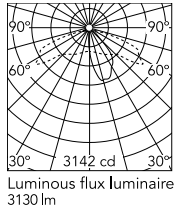

Physical

Colour	Grey
Orientation	Fixed
Net weight (kg)	13.08
Package height (mm)	605
Package width (mm)	175
Package length (mm)	150
Package volume (m3)	0.02
IP internal	65

Download

[Mounting instructions](#)  ZIP

Photometric Files

[LDT / IES](#)  ZIP

Technical Drawings

[2D](#)  ZIP

[3D](#)  ZIP

Schematic light drawing

Beam Angle: 41°

h(m)	E(lx)	D(m)
1	1406	0.91
2	352	1.82
3	156	2.73
4	88	3.63
5	56	4.54