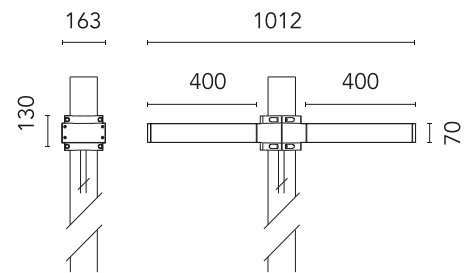

FLOS

FA53905433-300 Anthracite

Dooku 400 Double Top Pole Ø76 mm Foot&Cycle Optic Dimmable Dali

Designed by FLOS Outdoor

LED source included. Integrated power supply 220-240V ON/OFF and dimmable 1-10V or DALI. Fixing bracket included. Equipped with a 400mm protruding neoprene cable section and IP68 connectors. Double socket for 76mm diameter post. The post must be ordered separately. Smart-City version available upon request.

Are you a professional and your project needs consulting and support?

[BOOK AN APPOINTMENT](#)

Main specifications

EAN	8054793803289
Mounting	Pole Top
Power (W)	67
Source flux (lm)	18252
Lumen Output (lm)	15010

Physical

Colour	Anthracite
Orientation	Fixed
Net weight (kg)	13.08
Package height (mm)	605
Package width (mm)	175
Package length (mm)	150
Package volume (m3)	0.02
IP internal	65

Download

[Mounting instructions](#)  ZIP

Photometric Files

[LDT / IES](#)  ZIP

Technical Drawings

[2D](#)  ZIP

[3D](#)  ZIP

Schematic light drawing

Beam Angle:	41°	
h(m)	E(lx)	D(m)
1	1507	0.91
2	377	1.82
3	167	2.73
4	94	3.63
5	60	4.54

Photometric