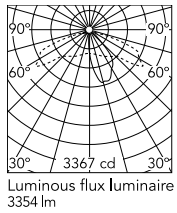

Physical

Colour	Anthracite
Orientation	Fixed
Net weight (kg)	13.08
Package height (mm)	605
Package width (mm)	175
Package length (mm)	150
Package volume (m3)	0.02
IP internal	65

Download

[Mounting instructions](#)  ZIP

Photometric Files

[LDT / IES](#)  ZIP

Technical Drawings

[2D](#)  ZIP

[3D](#)  ZIP

Schematic light drawing

Beam Angle:	41°	
h(m)	E(lx)	D(m)
1	1507	0.91
2	377	1.82
3	167	2.73
4	94	3.63
5	60	4.54

Photometric