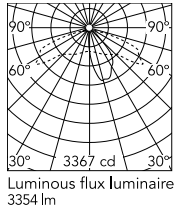

Physical

Colour	Grey
Orientation	Fixed
Net weight (kg)	13.08
Package height (mm)	605
Package width (mm)	175
Package length (mm)	150
Package volume (m3)	0.02
IP internal	65

Download

[Mounting instructions](#)  ZIP

Photometric Files

[LDT / IES](#)  ZIP

Technical Drawings

[2D](#)  ZIP

[3D](#)  ZIP

Schematic light drawing

Beam Angle: 41°

h(m)	E(lx)	D(m)
1	1507	0.91
2	377	1.82
3	167	2.73
4	94	3.63
5	60	4.54