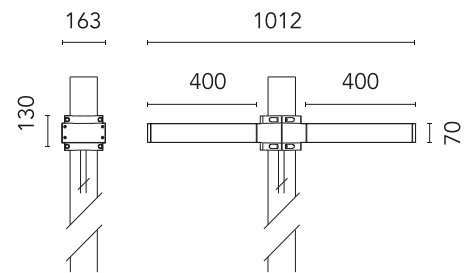

FLOS

FA53905406-300 Grey

Dooku 400 Double Top Pole Ø76 mm Foot&Cycle Optic Dimmable Dali

Designed by FLOS Outdoor

LED source included. Integrated power supply 220-240V ON/OFF and dimmable 1-10V or DALI. Fixing bracket included. Equipped with a 400mm protruding neoprene cable section and IP68 connectors. Double socket for 76mm diameter post. The post must be ordered separately. Smart-City version available upon request.

Are you a professional and your project needs consulting and support?

[BOOK AN APPOINTMENT](#)

Main specifications

EAN	8054793803265
Mounting	Pole Top
Power (W)	67
Source flux (lm)	18252
Lumen Output (lm)	15010

Physical

Colour	Grey
Orientation	Fixed
Net weight (kg)	13.08
Package height (mm)	605
Package width (mm)	175
Package length (mm)	150
Package volume (m3)	0.02
IP internal	65

Download

[Mounting instructions](#)  ZIP

Photometric Files

[LDT / IES](#)  ZIP

Technical Drawings

[2D](#)  ZIP

[3D](#)  ZIP

Schematic light drawing

Beam Angle: 41°

h(m)	E(lx)	D(m)
1	1507	0.91
2	377	1.82
3	167	2.73
4	94	3.63
5	60	4.54