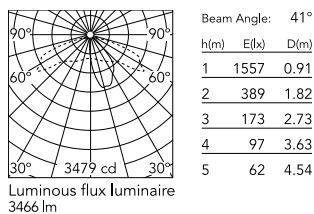

Physical

Colour	Anthracite
Orientation	Fixed
Net weight (kg)	13.08
Package height (mm)	605
Package width (mm)	175
Package length (mm)	150
Package volume (m3)	0.02
IP internal	65

Download

[Mounting instructions](#)  ZIP

Photometric Files

[LDT / IES](#)  ZIP

Technical Drawings

[2D](#)  ZIP

[3D](#)  ZIP

Schematic light drawing

Photometric

Extreme cut off No