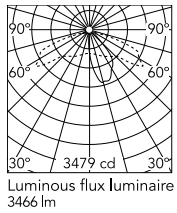

Physical

Colour	Grey
Orientation	Fixed
Net weight (kg)	13.08
Package height (mm)	605
Package width (mm)	175
Package length (mm)	150
Package volume (m3)	0.02
IP internal	65

Download

[Mounting instructions](#)  ZIP

Photometric Files

[LDT / IES](#)  ZIP

Technical Drawings

[2D](#)  ZIP

[3D](#)  ZIP

Schematic light drawing

Beam Angle: 41°

h(m)	E(lx)	D(m)
1	1557	0.91
2	389	1.82
3	173	2.73
4	97	3.63
5	62	4.54