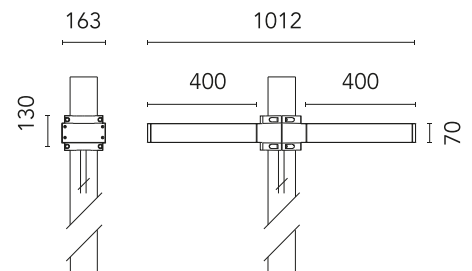

FLOS

FA53908833-310 Anthracite

Dooku 400 Double Top Pole Ø76 mm Foot&Cycle Optic Dimmable 1-10V

Designed by FLOS Outdoor

LED source included. Integrated power supply 220-240V ON/OFF and dimmable 1-10V or DALI. Fixing bracket included. Equipped with a 400mm protruding neoprene cable section and IP68 connectors. Double socket for 76mm diameter post. The post must be ordered separately. Smart-City version available upon request.

Are you a professional and your project needs consulting and support?

[BOOK AN APPOINTMENT](#)

Main specifications

EAN	8054793804255
Mounting	Pole Top
Power (W)	67
Source flux (lm)	18252
Lumen Output (lm)	15010

Physical

Colour	Anthracite
Orientation	Fixed
Net weight (kg)	13.08
Package height (mm)	605
Package width (mm)	175
Package length (mm)	150
Package volume (m3)	0.02
IP internal	65

Download

[Mounting instructions](#)  ZIP

Photometric Files

[LDT / IES](#)  ZIP

Technical Drawings

[2D](#)  ZIP

[3D](#)  ZIP

Schematic light drawing

Beam Angle: 41°

h(m)	E(lx)	D(m)
1	1406	0.91
2	352	1.82
3	156	2.73
4	88	3.63
5	56	4.54