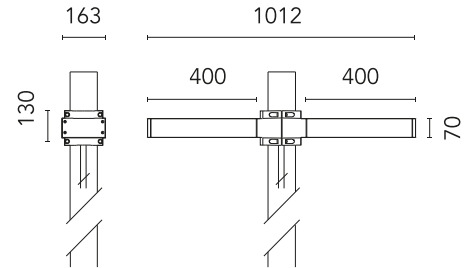

## Dooku 400 Double Top Pole Ø76 mm Foot&Cycle Optic Dimmable 1-10V

Designed by FLOS Outdoor

LED source included. Integrated power supply 220-240V ON/OFF and dimmable 1-10V or DALI. Fixing bracket included. Equipped with a 400mm protruding neoprene cable section and IP68 connectors. Double socket for 76mm diameter post. The post must be ordered separately. Smart-City version available upon request.

### Main specifications

EAN	8054793804231
Mounting	Pole Top
Power (W)	67
Source flux (lm)	18252
Lumen Output (lm)	15010

### Physical

Colour	Grey
Orientation	Fixed
Net weight (kg)	13.08
Package height (mm)	605
Package width (mm)	175
Package length (mm)	150
Package volume (m3)	0.02
IP internal	65