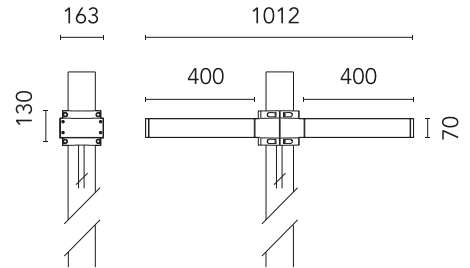

## Dooku 400 Double Top Pole Ø76 mm Foot&Cycle Optic Dimmable 1-10V

Designed by FLOS Outdoor

LED source included. Integrated power supply 220-240V ON/OFF and dimmable 1-10V or DALI. Fixing bracket included. Equipped with a 400mm protruding neoprene cable section and IP68 connectors. Double socket for 76mm diameter post. The post must be ordered separately. Smart-City version available upon request.

### Main specifications

EAN	8054793803258
Mounting	Pole Top
Power (W)	67
Source flux (lm)	18252
Lumen Output (lm)	15010

### Physical

Colour	Anthracite
Orientation	Fixed
Net weight (kg)	13.08
Package height (mm)	605
Package width (mm)	175
Package length (mm)	150
Package volume (m <sup>3</sup> )	0.02
IP internal	65