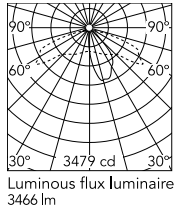

Physical

Colour	Grey
Orientation	Fixed
Net weight (kg)	13.08
Package height (mm)	605
Package width (mm)	175
Package length (mm)	150
Package volume (m ³)	0.02
IP internal	65

Download

[Mounting instructions](#)  ZIP

Photometric Files

[LDT / IES](#)  ZIP

Technical Drawings

[2D](#)  ZIP

[3D](#)  ZIP

Schematic light drawing

Beam Angle: 41°

h(m)	E(lx)	D(m)
1	1557	0.91
2	389	1.82
3	173	2.73
4	97	3.63
5	62	4.54