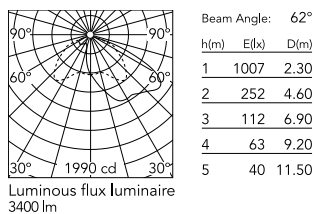

Physical

Colour	Grey
Orientation	Fixed
Net weight (kg)	13.8
Package height (mm)	655
Package width (mm)	395
Package length (mm)	190
Package volume (m3)	0.05
IP internal	65

Download

[Mounting instructions](#) ZIP

Photometric Files

[LDT / IES](#) ZIP

Technical Drawings

[2D](#) ZIP

[3D](#) ZIP

Schematic light drawing

Photometric

Lighting type	Direct
Light distribution	Asymmetric
CCT (K)	3000
CRI>	80
Extreme cut off	No