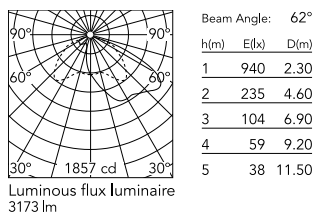

Physical

Colour	Anthracite
Orientation	Fixed
Net weight (kg)	13.8
Package height (mm)	655
Package width (mm)	395
Package length (mm)	190
Package volume (m3)	0.05
IP internal	65

Download

[Mounting instructions](#)  ZIP

Photometric Files

[LDT / IES](#)  ZIP

Technical Drawings

[2D](#)  ZIP

[3D](#)  ZIP

Schematic light drawing

Photometric

Lighting type	Direct
Light distribution	Asymmetric
CCT (K)	2700
CRI>	80
Extreme cut off	No