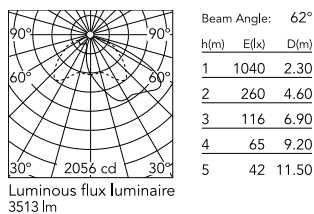

Physical

Colour	Anthracite
Orientation	Fixed
Net weight (kg)	13.8
Package height (mm)	655
Package width (mm)	395
Package length (mm)	190
Package volume (m3)	0.05
IP internal	65

Download

[Mounting instructions](#)  ZIP

Photometric Files

[LDT / IES](#)  ZIP

Technical Drawings

[2D](#)  ZIP

[3D](#)  ZIP

Schematic light drawing

Photometric

Lighting type	Direct
Light distribution	Asymmetric
CCT (K)	4000
CRI>	80
Extreme cut off	No