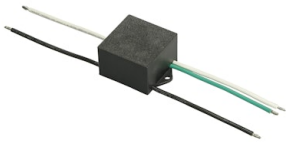

FLOS

FA53917006-300 Grey

Dooku 400 Double Top Pole Ø76 mm Asymmetric Optic Dimmable Dali

Designed by FLOS Outdoor, 2014

LED source included. Integrated power supply 220-240V ON/OFF and dimmable 1-10V or DALI. Fixing bracket included. Equipped with a 400mm protruding neoprene cable section and IP68 connectors. Double socket for 76mm diameter post. The post must be ordered separately. Smart-City version available upon request.

Accessories & Power Supply

REQUIRED
Pole

FA24806

Pole Ø76 mm h 3500 mm(with
Base)

REQUIRED
Pole

FA25006

Pole Ø76 mm h 3500 mm (+500
mm In-ground)

REQUIRED
Pole

FA24906

Pole Ø76 mm h 4500 mm(with
Base)

REQUIRED
Pole

FA25106

Pole Ø76 mm h 4500 mm (+500
mm In-ground)

OPTIONAL
Accessory

FA990E00A000

S.P.D. (SURGE PROTECTION
DEVICE)

OPTIONAL
Accessory

FA116

Base Plate and Fixing Bolts for
Pole Ø 102 mm h 4000/5000 mm
with Base