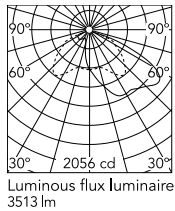

Physical

Colour	Grey
Orientation	Fixed
Net weight (kg)	13.8
Package height (mm)	655
Package width (mm)	395
Package length (mm)	190
Package volume (m3)	0.05
IP internal	65

Download

[Mounting instructions](#)  ZIP

Photometric Files

[LDT / IES](#)  ZIP

Technical Drawings

[2D](#)  ZIP

[3D](#)  ZIP

Schematic light drawing

Photometric

Lighting type	Direct
Light distribution	Asymmetric
CCT (K)	4000
CRI>	80
Extreme cut off	No