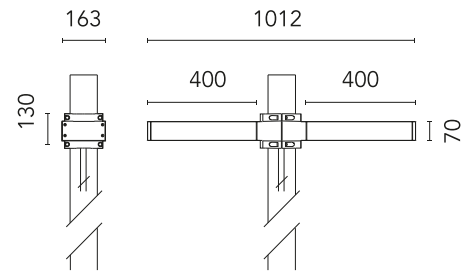

Main specifications

EAN	8054793684505
Mounting	Pole Top
Light source type	LED
Light sources included	Yes
LED type	Power LED
Number of lamps	2
Power (W)	34
System power (W)	2X39
Source flux (lm)	8492
Lumen Output (lm)	7026

Physical

Colour	Grey
Orientation	Fixed
Net weight (kg)	13.8
Package height (mm)	655
Package width (mm)	395
Package length (mm)	190
Package volume (m3)	0.05
IP internal	65

Download

[Mounting instructions](#) ZIP

Photometric Files

[LDT / IES](#) ZIP

Technical Drawings

[2D](#) ZIP

[3D](#) ZIP