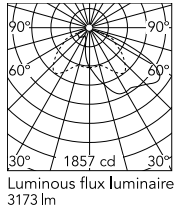

Physical

Colour	Grey
Orientation	Fixed
Net weight (kg)	13.08
Package height (mm)	605
Package width (mm)	175
Package length (mm)	150
Package volume (m3)	0.02
IP internal	65

Download

[Mounting instructions](#)  ZIP

Photometric Files

[LDT / IES](#)  ZIP

Technical Drawings

[2D](#)  ZIP

[3D](#)  ZIP

Schematic light drawing

Beam Angle: 62°

h(m)	E(lx)	D(m)
1	940	2.30
2	235	4.60
3	104	6.90
4	59	9.20
5	38	11.50