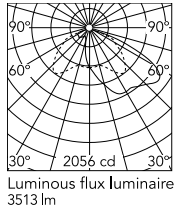

Physical

Colour	Anthracite
Orientation	Fixed
Net weight (kg)	13.08
Package height (mm)	605
Package width (mm)	175
Package length (mm)	150
Package volume (m ³)	0.02
IP internal	65

Download

[Mounting instructions](#)  ZIP

Photometric Files

[LDT / IES](#)  ZIP

Technical Drawings

[2D](#)  ZIP

[3D](#)  ZIP

Schematic light drawing

Beam Angle: 62°

h(m) E(lx) D(m)

1 1040 2.30

2 260 4.60

3 116 6.90

4 65 9.20

5 42 11.50

Luminous flux Luminaire
3513 lm

Photometric

Extreme cut off No