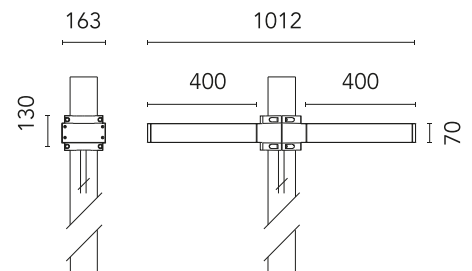

FLOS

FA53917033-310 Anthracite

Dooku 400 Double Top Pole Ø76 mm Asymmetric Optic Dimmable 1-10V

Designed by FLOS Outdoor

LED source included. Integrated power supply 220-240V ON/OFF and dimmable 1-10V or DALI. Fixing bracket included. Equipped with a 400mm protruding neoprene cable section and IP68 connectors. Double socket for 76mm diameter post. The post must be ordered separately. Smart-City version available upon request.

Are you a professional and your project needs consulting and support?

[BOOK AN APPOINTMENT](#)

Main specifications

EAN	8054793806907
Mounting	Pole Top
Power (W)	67
Source flux (lm)	18252
Lumen Output (lm)	15010

Physical

Colour	Anthracite
Orientation	Fixed
Net weight (kg)	13.08
Package height (mm)	605
Package width (mm)	175
Package length (mm)	150
Package volume (m ³)	0.02
IP internal	65

Download

[Mounting instructions](#)  ZIP

1 1040 2.30

2 260 4.60

3 116 6.90

4 65 9.20

5 42 11.50

Luminous flux Luminaire
3513 lm

Photometric

Extreme cut off No