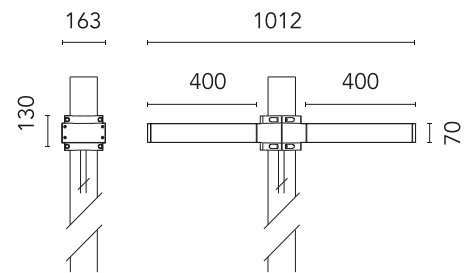

FLOS

FA53917006-310 Grey

Dooku 400 Double Top Pole Ø76 mm Asymmetric Optic Dimmable 1-10V

Designed by FLOS Outdoor

LED source included. Integrated power supply 220-240V ON/OFF and dimmable 1-10V or DALI. Fixing bracket included. Equipped with a 400mm protruding neoprene cable section and IP68 connectors. Double socket for 76mm diameter post. The post must be ordered separately. Smart-City version available upon request.

Are you a professional and your project needs consulting and support?

[BOOK AN APPOINTMENT](#)

Main specifications

EAN	8054793806891
Mounting	Pole Top
Power (W)	67
Source flux (lm)	18252
Lumen Output (lm)	15010

Physical

Colour	Grey
Orientation	Fixed
Net weight (kg)	13.08
Package height (mm)	605
Package width (mm)	175
Package length (mm)	150
Package volume (m ³)	0.02
IP internal	65

Download

[Mounting instructions](#)  ZIP

Photometric Files

[LDT / IES](#)  ZIP

Technical Drawings

[2D](#)  ZIP

[3D](#)  ZIP

Schematic light drawing

Beam Angle:	62°	
h(m)	E(lx)	D(m)
1	1040	2.30
2	260	4.60
3	116	6.90
4	65	9.20
5	42	11.50

Photometric