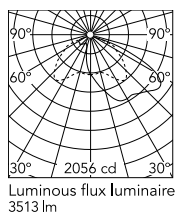

Physical

Colour	Grey
Orientation	Fixed
Net weight (kg)	13.08
Package height (mm)	605
Package width (mm)	175
Package length (mm)	150
Package volume (m ³)	0.02
IP internal	65

Download

[Mounting instructions](#)  ZIP

Photometric Files

[LDT / IES](#)  ZIP

Technical Drawings

[2D](#)  ZIP

[3D](#)  ZIP

Schematic light drawing

Beam Angle:	62°	
h(m)	E(lx)	D(m)
1	1040	2.30
2	260	4.60
3	116	6.90
4	65	9.20
5	42	11.50

Photometric