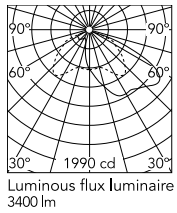

Physical

| | |
|----------------------------------|-------|
| Colour | Grey |
| Orientation | Fixed |
| Net weight (kg) | 13.08 |
| Package height (mm) | 605 |
| Package width (mm) | 175 |
| Package length (mm) | 150 |
| Package volume (m ³) | 0.02 |
| IP internal | 65 |

Download

[Mounting instructions](#)  ZIP

Photometric Files

[LDT / IES](#)  ZIP

Technical Drawings

[2D](#)  ZIP

[3D](#)  ZIP

Schematic light drawing

Beam Angle: 62°

| h(m) | E(lx) | D(m) |
|------|-------|-------|
| 1 | 1007 | 2.30 |
| 2 | 252 | 4.60 |
| 3 | 112 | 6.90 |
| 4 | 63 | 9.20 |
| 5 | 40 | 11.50 |

Photometric

Extreme cut off No

Electrical

Power supply type Dimmable 0-10V