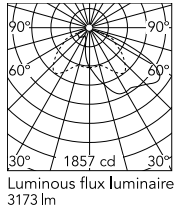

Physical

Colour	Anthracite
Orientation	Fixed
Net weight (kg)	13.08
Package height (mm)	605
Package width (mm)	175
Package length (mm)	150
Package volume (m3)	0.02
IP internal	65

Download

[Mounting instructions](#)  ZIP

Photometric Files

[LDT / IES](#)  ZIP

Technical Drawings

[2D](#)  ZIP

[3D](#)  ZIP

Schematic light drawing

Beam Angle: 62°

h(m)	E(lx)	D(m)
1	940	2.30
2	235	4.60
3	104	6.90
4	59	9.20
5	38	11.50