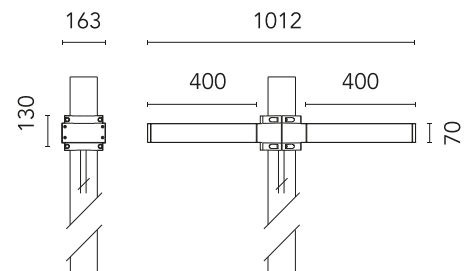

FLOS

FA53909606-300 Grey

Dooku 400 Double Top Pole Ø102 mm Symmetric Optic Dimmable Dali

Designed by FLOS Outdoor

LED source included. Integrated power supply 220-240V ON/OFF and dimmable 1-10V or DALI. Fixing bracket included. Equipped with a 400mm protruding neoprene cable section and IP68 connectors. Double socket for 102mm diameter post. The post must be ordered separately. Smart-City version available upon request.

Are you a professional and your project needs consulting and support?

[BOOK AN APPOINTMENT](#)

Main specifications

EAN	8054793805658
Mounting	Pole Top
Power (W)	67
Source flux (lm)	18252
Lumen Output (lm)	15010

Physical

Colour	Grey
Orientation	Fixed
Net weight (kg)	13.08
Package height (mm)	605
Package width (mm)	175
Package length (mm)	150
Package volume (m3)	0.02
IP internal	65

Download

[Mounting instructions](#)  ZIP

Photometric

CCT (K) 2700

Beam angle C0-180 (°) 120

Beam angle C90-270 (°) 120

Extreme cut off No

Electrical

Power supply type Dimmable DALI 1

Emergency No