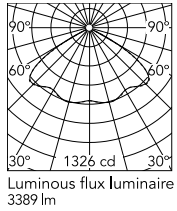

Physical

Colour	Grey
Orientation	Fixed
Net weight (kg)	13.08
Package height (mm)	605
Package width (mm)	175
Package length (mm)	150
Package volume (m3)	0.02
IP internal	65

Download

[Mounting instructions](#)  ZIP

Photometric Files

[LDT / IES](#)  ZIP

Technical Drawings

[2D](#)  ZIP

[3D](#)  ZIP

Schematic light drawing

Beam Angle: 121°

h(m)	E(lx)	D(m)
1	885	3.54
2	221	7.09
3	98	10.63
4	55	14.18
5	35	17.72

Photometric

CCT (K) 2700

Beam angle C0-180 (°) 120

Beam angle C90-270 (°) 120

Extreme cut off No

Electrical

Power supply type Dimmable DALI 1

Emergency No