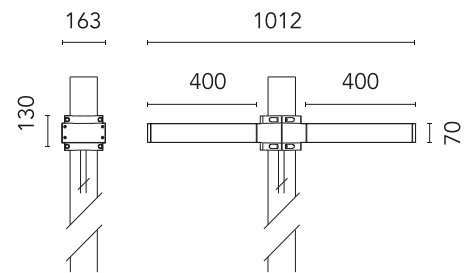

## Dooku 400 Double Top Pole Ø102 mm Symmetric Optic Dimmable Dali

Designed by FLOS Outdoor

LED source included. Integrated power supply 220-240V ON/OFF and dimmable 1-10V or DALI. Fixing bracket included. Equipped with a 400mm protruding neoprene cable section and IP68 connectors. Double socket for 102mm diameter post. The post must be ordered separately. Smart-City version available upon request.

### Main specifications

EAN	8054793805573
Mounting	Pole Top
Power (W)	67
Source flux (lm)	18252
Lumen Output (lm)	15010

### Physical

Colour	Grey
Orientation	Fixed
Net weight (kg)	13.08
Package height (mm)	605
Package width (mm)	175
Package length (mm)	150
Package volume (m <sup>3</sup> )	0.02
IP internal	65