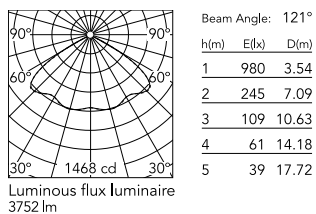

Schematic light drawing

Photometric

CCT (K)	4000
Beam angle C0-180 (°)	120
Beam angle C90-270 (°)	120
Extreme cut off	No

Electrical

Power supply type	Dimmable DALI 1
Emergency	No

Notes

Please check with your referent person in our Front Office if a code modification is needed to meet the required certification compliance