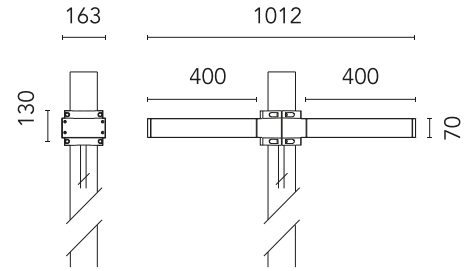

FLOS

FA53906606-310 Grey

Dooku 400 Double Top Pole Ø102 mm Symmetric Optic Dimmable 1-10V

Designed by FLOS Outdoor

LED source included. Integrated power supply 220-240V ON/OFF and dimmable 1-10V or DALI. Fixing bracket included. Equipped with a 400mm protruding neoprene cable section and IP68 connectors. Double socket for 102mm diameter post. The post must be ordered separately. Smart-City version available upon request.

Are you a professional and your project needs consulting and support?

[BOOK AN APPOINTMENT](#)

Main specifications

EAN	8054793805627
Mounting	Pole Top
Power (W)	67
Source flux (lm)	18252
Lumen Output (lm)	15010

Physical

Colour	Grey
Orientation	Fixed
Net weight (kg)	13.08
Package height (mm)	605
Package width (mm)	175
Package length (mm)	150
Package volume (m ³)	0.02
IP internal	65

Download

[Mounting instructions](#)  ZIP

Photometric Files

[LDT / IES](#)  ZIP

Technical Drawings

[2D](#)  ZIP

[3D](#)  ZIP

Schematic light drawing

Beam Angle: 121°

h(m)	E(lx)	D(m)
1	948	3.54
2	237	7.09
3	105	10.63
4	59	14.18
5	38	17.72