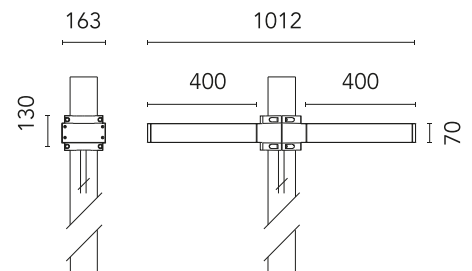

FLOS

FA53906533-310 Anthracite

Dooku 400 Double Top Pole Ø102 mm Symmetric Optic Dimmable 1-10V

Designed by FLOS Outdoor

LED source included. Integrated power supply 220-240V ON/OFF and dimmable 1-10V or DALI. Fixing bracket included. Equipped with a 400mm protruding neoprene cable section and IP68 connectors. Double socket for 102mm diameter post. The post must be ordered separately. Smart-City version available upon request.

Are you a professional and your project needs consulting and support?

[BOOK AN APPOINTMENT](#)

Main specifications

EAN	8054793805603
Mounting	Pole Top
Power (W)	67
Source flux (lm)	18252
Lumen Output (lm)	15010

Physical

Colour	Anthracite
Orientation	Fixed
Net weight (kg)	13.08
Package height (mm)	605
Package width (mm)	175
Package length (mm)	150
Package volume (m3)	0.02
IP internal	65

Download

[Mounting instructions](#)  ZIP

Photometric Files

[LDT / IES](#)  ZIP

Technical Drawings

[2D](#)  ZIP

[3D](#)  ZIP

Schematic light drawing

Photometric

CCT (K)	4000
Beam angle C0-180 (°)	120
Beam angle C90-270 (°)	120
Extreme cut off	No