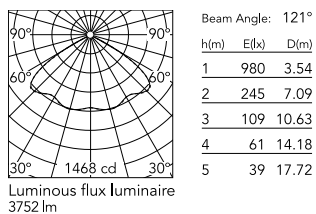

Physical

Colour	Anthracite
Orientation	Fixed
Net weight (kg)	13.08
Package height (mm)	605
Package width (mm)	175
Package length (mm)	150
Package volume (m3)	0.02
IP internal	65

Download

[Mounting instructions](#)  ZIP

Photometric Files

[LDT / IES](#)  ZIP

Technical Drawings

[2D](#)  ZIP

[3D](#)  ZIP

Schematic light drawing

Photometric

CCT (K)	4000
Beam angle C0-180 (°)	120
Beam angle C90-270 (°)	120
Extreme cut off	No