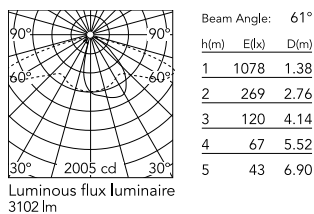

Physical

Colour	Anthracite
Orientation	Fixed
Net weight (kg)	9.97
Package height (mm)	655
Package width (mm)	395
Package length (mm)	190
Package volume (m3)	0.05
IP internal	65

Download

[Mounting instructions](#)  ZIP

Photometric Files

[LDT / IES](#)  ZIP

Technical Drawings

[2D](#)  ZIP

[3D](#)  ZIP

Schematic light drawing

Photometric

Lighting type	Direct
Light distribution	Asymmetric
CCT (K)	2700
CRI>	80
Extreme cut off	No