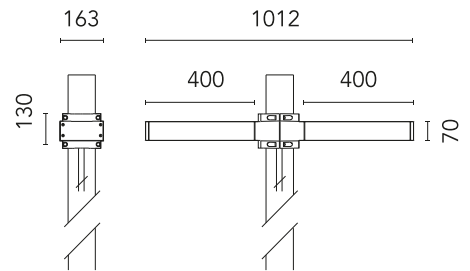

FLOS

FA53909833 Anthracite

Dooku 400 Double Top Pole Ø102 mm Street Optic

Designed by FLOS Outdoor, 2014

LED source included. Integrated power supply 220-240V ON/OFF and dimmable 1-10V or DALI. Fixing bracket included. Equipped with a 400mm protruding neoprene cable section and IP68 connectors. Double socket for 102mm diameter post. The post must be ordered separately. Smart-City version available upon request.

Are you a professional and your project needs consulting and support?

[BOOK AN APPOINTMENT](#)

Main specifications

EAN	8054793682846
Mounting	Pole Top
Light source type	LED
Light sources included	Yes
LED type	Power LED
Number of lamps	2
Power (W)	34
System power (W)	2X39
Source flux (lm)	8244
Lumen Output (lm)	6204

Physical

Colour	Anthracite
Orientation	Fixed
Net weight (kg)	9.97
Package height (mm)	655
Package width (mm)	395
Package length (mm)	190
Package volume (m3)	0.05
IP internal	65

Download

[Mounting instructions](#)  ZIP

Pole Ø 102 mm h 4000 mm (+500
mm In-ground)

REQUIRED
Pole

FA415033

Pole Ø 102 mm h 5000 mm With
Base

REQUIRED
Pole

FA415533

Pole Ø 102 mm h 5000 mm (+500
mm In-ground)

OPTIONAL
Accessory