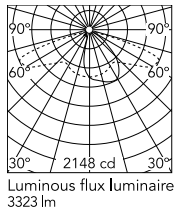

Physical

Colour	Grey
Orientation	Fixed
Net weight (kg)	9.97
Package height (mm)	655
Package width (mm)	395
Package length (mm)	190
Package volume (m3)	0.05
IP internal	65

Download

[Mounting instructions](#)  ZIP

Photometric Files

[LDT / IES](#)  ZIP

Technical Drawings

[2D](#)  ZIP

[3D](#)  ZIP

Schematic light drawing

Photometric

Lighting type	Direct
Light distribution	Asymmetric
CCT (K)	3000
CRI>	80
Extreme cut off	No