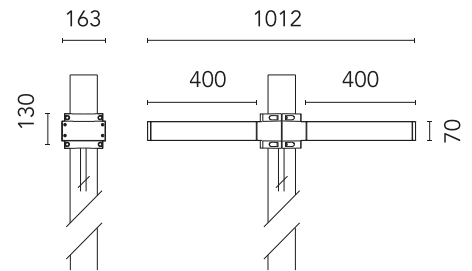

FLOS

FA53906906 Grey

Dooku 400 Double Top Pole Ø102 mm Street Optic

Designed by FLOS Outdoor, 2014

LED source included. Integrated power supply 220-240V ON/OFF and dimmable 1-10V or DALI. Fixing bracket included. Equipped with a 400mm protruding neoprene cable section and IP68 connectors. Double socket for 102mm diameter post. The post must be ordered separately. Smart-City version available upon request.

Are you a professional and your project needs consulting and support?

[BOOK AN APPOINTMENT](#)

Main specifications

EAN	8054793682266
Mounting	Pole Top
Light source type	LED
Light sources included	Yes
LED type	Power LED
Number of lamps	2
Power (W)	34
System power (W)	2X39
Source flux (lm)	8832
Lumen Output (lm)	6646

Physical

Colour	Grey
Orientation	Fixed
Net weight (kg)	9.97
Package height (mm)	655
Package width (mm)	395
Package length (mm)	190
Package volume (m3)	0.05
IP internal	65

Download

[Mounting instructions](#)  ZIP

Pole Ø 102 mm h 4000 mm (+500
mm In-ground)

REQUIRED
Pole

FA415006

Pole Ø 102 mm h 5000 mm With
Base

REQUIRED
Pole

FA415506

Pole Ø 102 mm h 5000 mm (+500
mm In-ground)

OPTIONAL
Accessory