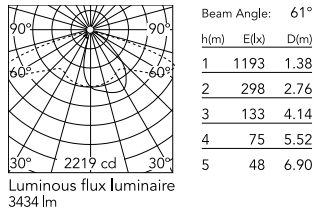

Physical

Colour	Grey
Orientation	Fixed
Net weight (kg)	9.97
Package height (mm)	655
Package width (mm)	395
Package length (mm)	190
Package volume (m3)	0.05
IP internal	65

Download

[Mounting instructions](#)  ZIP

Photometric Files

[LDT / IES](#)  ZIP

Technical Drawings

[2D](#)  ZIP

[3D](#)  ZIP

Schematic light drawing

Photometric

Lighting type	Direct
Light distribution	Asymmetric
CCT (K)	4000
CRI>	80
Extreme cut off	No