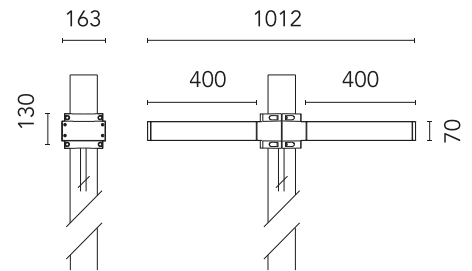

FLOS

FA53906806 Grey

Dooku 400 Double Top Pole Ø102 mm Street Optic

Designed by FLOS Outdoor, 2014

LED source included. Integrated power supply 220-240V ON/OFF and dimmable 1-10V or DALI. Fixing bracket included. Equipped with a 400mm protruding neoprene cable section and IP68 connectors. Double socket for 102mm diameter post. The post must be ordered separately. Smart-City version available upon request.

Are you a professional and your project needs consulting and support?

[BOOK AN APPOINTMENT](#)

Main specifications

EAN	8054793682242
Mounting	Pole Top
Light source type	LED
Light sources included	Yes
LED type	Power LED
Number of lamps	2
Power (W)	34
System power (W)	2X39
Source flux (lm)	9126
Lumen Output (lm)	6868

Physical

Colour	Grey
Orientation	Fixed
Net weight (kg)	9.97
Package height (mm)	655
Package width (mm)	395
Package length (mm)	190
Package volume (m3)	0.05
IP internal	65

Download

[Mounting instructions](#)  ZIP

Pole Ø 102 mm h 4000 mm (+500
mm In-ground)

REQUIRED
Pole

FA415006

Pole Ø 102 mm h 5000 mm With
Base

REQUIRED
Pole

FA415506

Pole Ø 102 mm h 5000 mm (+500
mm In-ground)

OPTIONAL
Accessory