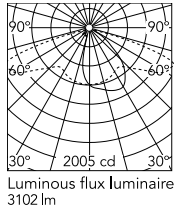

Physical

| | |
|----------------------------------|-------|
| Colour | Grey |
| Orientation | Fixed |
| Net weight (kg) | 13.08 |
| Package height (mm) | 605 |
| Package width (mm) | 175 |
| Package length (mm) | 150 |
| Package volume (m ³) | 0.02 |
| IP internal | 65 |

Beam Angle: 61°

| h(m) | E(lx) | D(m) |
|------|-------|------|
| 1 | 1078 | 1.38 |
| 2 | 269 | 2.76 |
| 3 | 120 | 4.14 |
| 4 | 67 | 5.52 |
| 5 | 43 | 6.90 |

Luminous flux Luminaire
3102 lm

Photometric

CCT (K) 2700