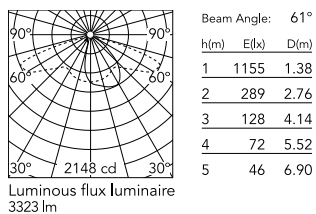

Schematic light drawing

Photometric

CCT (K)	3000
Extreme cut off	No

Electrical

Power supply type	Dimmable DALI 1
Emergency	No

Notes

Please check with your referent person in our Front Office if a code modification is needed to meet the required certification compliance

---