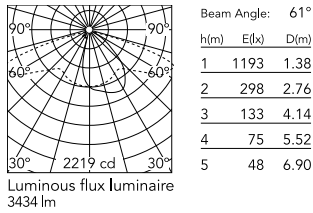

Physical

Colour	Anthracite
Orientation	Fixed
Net weight (kg)	13.09
Package height (mm)	605
Package width (mm)	175
Package length (mm)	150
Package volume (m ³)	0.02
IP internal	65

Download

[Mounting instructions](#)  ZIP

Photometric Files

[LDT / IES](#)  ZIP

Technical Drawings

[2D](#)  ZIP

[3D](#)  ZIP

Schematic light drawing

Photometric

CCT (K)	4000
Extreme cut off	No