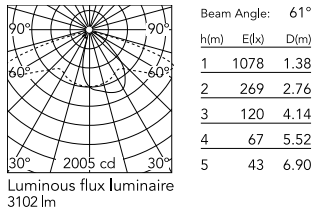

Physical

Colour	Anthracite
Orientation	Fixed
Net weight (kg)	13.08
Package height (mm)	605
Package width (mm)	175
Package length (mm)	150
Package volume (m3)	0.02
IP internal	65

Download

[Mounting instructions](#)  ZIP

Photometric Files

[LDT / IES](#)  ZIP

Technical Drawings

[2D](#)  ZIP

[3D](#)  ZIP

Schematic light drawing

Photometric

CCT (K) 2700