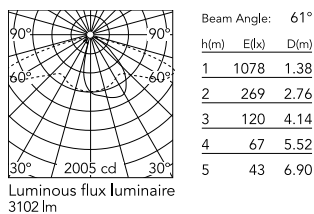

Physical

Colour	Grey
Orientation	Fixed
Net weight (kg)	13.08
Package height (mm)	605
Package width (mm)	175
Package length (mm)	150
Package volume (m ³)	0.02
IP internal	65

Download

[Mounting instructions](#)  ZIP

Photometric Files

[LDT / IES](#)  ZIP

Technical Drawings

[2D](#)  ZIP

[3D](#)  ZIP

Schematic light drawing

Photometric

CCT (K) 2700