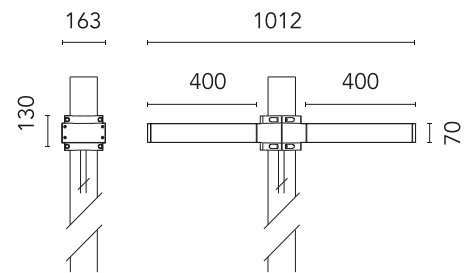

FLOS

FA53909806-310 Grey

Dooku 400 Double Top Pole Ø102 mm Street Optic Dimmable 1-10V

Designed by FLOS Outdoor

LED source included. Integrated power supply 220-240V ON/OFF and dimmable 1-10V or DALI. Fixing bracket included. Equipped with a 400mm protruding neoprene cable section and IP68 connectors. Double socket for 102mm diameter post. The post must be ordered separately. Smart-City version available upon request.

Are you a professional and your project needs consulting and support?

[BOOK AN APPOINTMENT](#)

Main specifications

EAN	8054793806143
Mounting	Pole Top
Power (W)	67
Source flux (lm)	18252
Lumen Output (lm)	15010

Physical

Colour	Grey
Orientation	Fixed
Net weight (kg)	13.08
Package height (mm)	605
Package width (mm)	175
Package length (mm)	150
Package volume (m ³)	0.02
IP internal	65

Download

[Mounting instructions](#)  ZIP