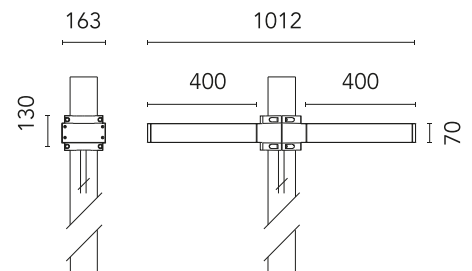

## Dooku 400 Double Top Pole Ø102 mm Street Optic Dimmable 1-10V

Designed by FLOS Outdoor

LED source included. Integrated power supply 220-240V ON/OFF and dimmable 1-10V or DALI. Fixing bracket included. Equipped with a 400mm protruding neoprene cable section and IP68 connectors. Double socket for 102mm diameter post. The post must be ordered separately. Smart-City version available upon request.

### Main specifications

EAN	8054793806129
Mounting	Pole Top
Power (W)	67
Source flux (lm)	18252
Lumen Output (lm)	15010

### Physical

Colour	Anthracite
Orientation	Fixed
Net weight (kg)	13.08
Package height (mm)	605
Package width (mm)	175
Package length (mm)	150
Package volume (m3)	0.02
IP internal	65

## Schematic light drawing

Beam Angle: 61°

h(m)	E(lx)	D(m)
1	1155	1.38
2	289	2.76
3	128	4.14
4	72	5.52
5	46	6.90