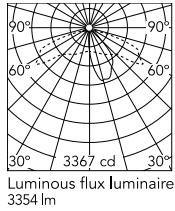

Physical

Colour	Anthracite
Orientation	Fixed
Net weight (kg)	9.97
Package height (mm)	655
Package width (mm)	395
Package length (mm)	190
Package volume (m3)	0.05
IP internal	65

Download

[Mounting instructions](#)  ZIP

Photometric Files

[LDT / IES](#)  ZIP

Technical Drawings

[2D](#)  ZIP

[3D](#)  ZIP

Schematic light drawing

Photometric

Lighting type	Direct
Light distribution	Asymmetric
CCT (K)	3000
CRI>	80
Extreme cut off	No