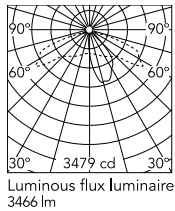

Physical

Colour	Grey
Orientation	Fixed
Net weight (kg)	9.97
Package height (mm)	655
Package width (mm)	395
Package length (mm)	190
Package volume (m3)	0.05
IP internal	65

Download

[Mounting instructions](#)  ZIP

Photometric Files

[LDT / IES](#)  ZIP

Technical Drawings

[2D](#)  ZIP

[3D](#)  ZIP

Schematic light drawing

Photometric

Lighting type	Direct
Light distribution	Asymmetric
CCT (K)	4000
CRI>	80
Extreme cut off	No