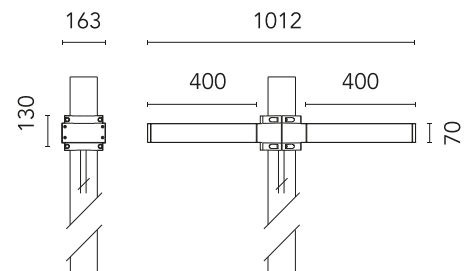

FLOS

FA53907106-300 Grey

Dooku 400 Double Top Pole Ø102 mm Foot&Cycle Optic Dimmable Dali

Designed by FLOS Outdoor

LED source included. Integrated power supply 220-240V ON/OFF and dimmable 1-10V or DALI. Fixing bracket included. Equipped with a 400mm protruding neoprene cable section and IP68 connectors. Double socket for 102mm diameter post. The post must be ordered separately. Smart-City version available upon request.

Are you a professional and your project needs consulting and support?

[BOOK AN APPOINTMENT](#)

Main specifications

EAN	8054793807898
Mounting	Pole Top
Power (W)	67
Source flux (lm)	18252
Lumen Output (lm)	15010

Physical

Colour	Grey
Orientation	Fixed
Net weight (kg)	13.08
Package height (mm)	605
Package width (mm)	175
Package length (mm)	150
Package volume (m3)	0.02
IP internal	65

Download

[Mounting instructions](#)  ZIP

Photometric Files

[LDT / IES](#)  ZIP

Technical Drawings

[2D](#)  ZIP

[3D](#)  ZIP

Schematic light drawing

h(m)	E(lx)	D(m)
1	1557	0.91
2	389	1.82
3	173	2.73
4	97	3.63
5	62	4.54

Photometric