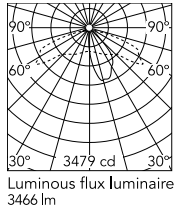

Physical

Colour	Grey
Orientation	Fixed
Net weight (kg)	13.08
Package height (mm)	605
Package width (mm)	175
Package length (mm)	150
Package volume (m3)	0.02
IP internal	65

Download

[Mounting instructions](#)  ZIP

Photometric Files

[LDT / IES](#)  ZIP

Technical Drawings

[2D](#)  ZIP

[3D](#)  ZIP

Schematic light drawing

h(m)	E(lx)	D(m)
1	1557	0.91
2	389	1.82
3	173	2.73
4	97	3.63
5	62	4.54

Photometric