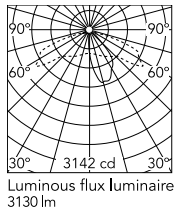

Physical

Colour	Grey
Orientation	Fixed
Net weight (kg)	13.08
Package height (mm)	605
Package width (mm)	175
Package length (mm)	150
Package volume (m3)	0.02
IP internal	65

Download

[Mounting instructions](#)  ZIP

Photometric Files

[LDT / IES](#)  ZIP

Technical Drawings

[2D](#)  ZIP

[3D](#)  ZIP

Schematic light drawing

Beam Angle: 41°

h(m)	E(lx)	D(m)
1	1406	0.91
2	352	1.82
3	156	2.73
4	88	3.63
5	56	4.54