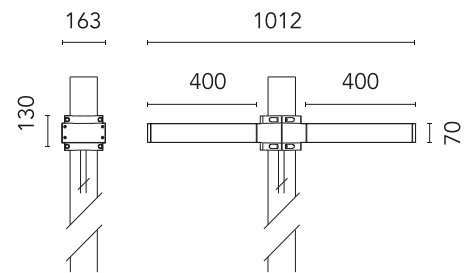

FLOS

FA53907233-310 Anthracite

Dooku 400 Double Top Pole Ø102 mm Foot&Cycle Optic Dimmable 1-10V

Designed by FLOS Outdoor

LED source included. Integrated power supply 220-240V ON/OFF and dimmable 1-10V or DALI. Fixing bracket included. Equipped with a 400mm protruding neoprene cable section and IP68 connectors. Double socket for 102mm diameter post. The post must be ordered separately. Smart-City version available upon request.

Are you a professional and your project needs consulting and support?

[BOOK AN APPOINTMENT](#)

Main specifications

EAN	8054793807942
Mounting	Pole Top
Power (W)	67
Source flux (lm)	18252
Lumen Output (lm)	15010

Physical

Colour	Anthracite
Orientation	Fixed
Net weight (kg)	13.08
Package height (mm)	605
Package width (mm)	175
Package length (mm)	150
Package volume (m3)	0.02
IP internal	65

Download

[Mounting instructions](#)  ZIP

Photometric Files

[LDT / IES](#)  ZIP

Technical Drawings

[2D](#)  ZIP

[3D](#)  ZIP

Schematic light drawing

Beam Angle: 41°

h(m)	E(lx)	D(m)
1	1507	0.91
2	377	1.82
3	167	2.73
4	94	3.63
5	60	4.54